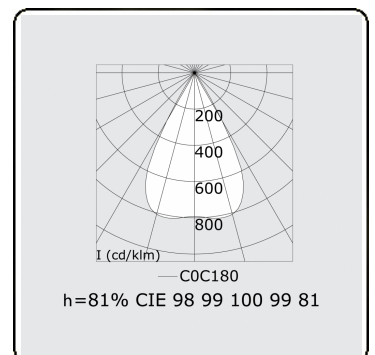

Electric details

Protection class	I
Supply	230V
Control gear box	Current driver

Lamp details

Lamptype	LED 4000K
Wattage	4,0W
Gross luminous flux	5285
Luminaire power	30,8W
Number	7
Lifetime LED module	L90/B50 > 50000h
Color tolerance	MacAdam 3
CRI	>80

Photometric details

UGR	<19
CIE Fluxcode	99 99 100 99 81

Dimensions

A	1970 mm
---	---------

Remarks

Ceiling

ENERG

Verkrijgbaar op aanvraag.