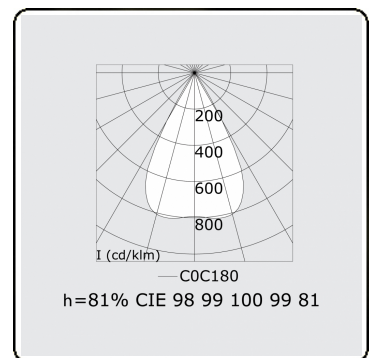

Electric details

Protection class	I
Supply	230V
Control gear box	Current driver

Lamp details

Lamptype	LED 3000K
Wattage	4,0W
Gross luminous flux	5760
Luminaire power	35,2W
Number	8
Lifetime LED module	L90/B50 > 50000h
Color tolerance	MacAdam 3
CRI	>80

Photometric details

UGR	<19
CIE Fluxcode	99 99 100 99 81

Dimensions

A	2250 mm
---	---------

Remarks

Ceiling

ENERGY

Verrijgbaar op aanvraag.