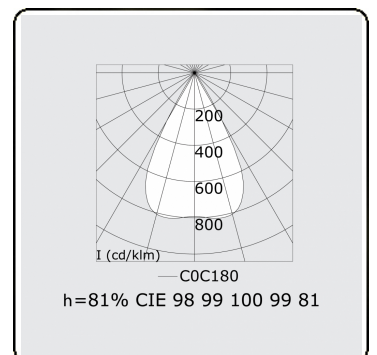

Electric details

Protection class	I
Supply	230V
Control gear box	Current driver

Lamp details

Lamptype	LED 3000K
Wattage	4,0W
Gross luminous flux	7200
Luminaire power	44,0W
Number	10
Lifetime LED module	L90/B50 > 50000h
Color tolerance	MacAdam 3
CRI	>80

Photometric details

UGR	<19
CIE Fluxcode	99 99 100 99 81

Dimensions

A	2810 mm
---	---------

Remarks

Ceiling

ENERG

Verrijgbaar op aanvraag.