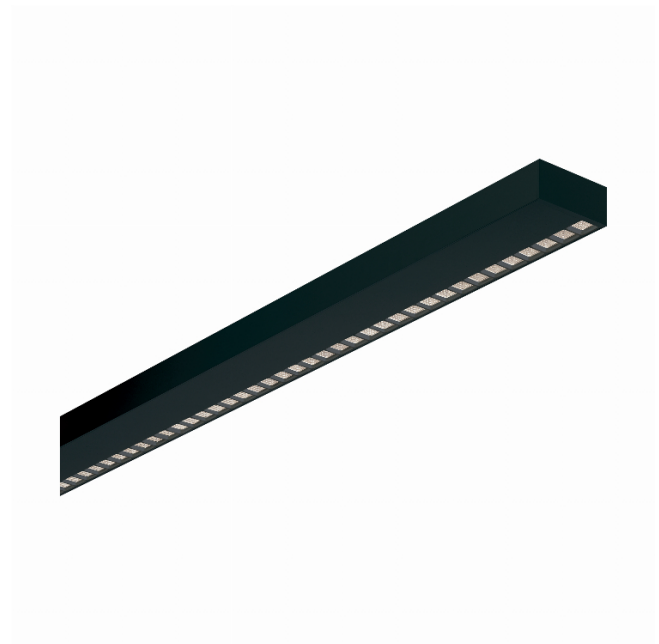

Offside Direct - LRLB - 100mA - RAL  
05.47054244-9999

**Fixture details**

Mounting	Ceiling
Light emission	Direct
Fitting cover	Louvre optic - black matt
Protection rate	IP 20
Housing	Aluminium
Finish	RAL colour at your choice
Certificates	CE, ISO 9001

**Electric details**

Protection class	I
Supply	230V
Control gear box	Current driver DALI/TD

**Lamp details**

Lamptype	LED 4000K
Wattage	4,0W
Gross luminous flux	3020
Luminaire power	17,6W
Number	4
Lifetime LED module	L90/B50 > 50000h
Color tolerance	MacAdam 3
CRI	>80

**Photometric details**

UGR	<19
CIE Fluxcode	99 99 100 99 81

**Dimensions**

A	1130 mm
---	---------

**Remarks**

Ceiling

**ENERG**

Verrijgbaar op aanvraag.