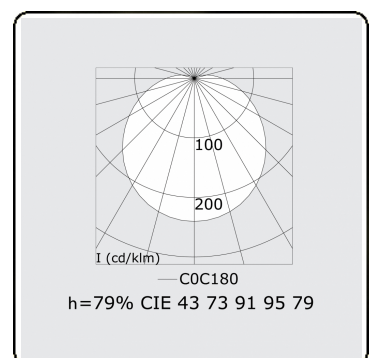

Electric details

Protection class	I
Supply	230V
Control gear box	Current driver DALI/TD

Lamp details

Lamptype	LED 4000K
Wattage	3,2W
Gross luminous flux	2680
Luminaire power	14,1W
Number	4
Lifetime LED module	L80/B10 > 72000h
Color tolerance	MacAdam 3
CRI	>80

Photometric details

UGR	>19
CIE Fluxcode	43 73 91 95 79

Dimensions

A	1510 mm
---	---------

Remarks

Wall luminaire - Direct - HO 150mA satin - RAL

ENERGY

Verkrijgbaar op aanvraag.