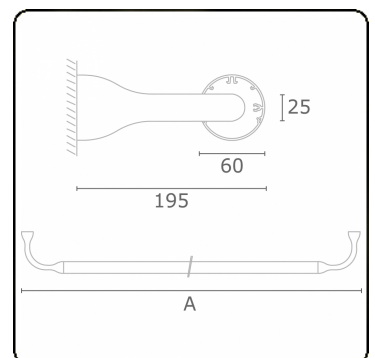

Electric details

Protection class	I
Supply	230V
Control gear box	Current driver DALI/TD

Lamp details

Lamptype	LED 4000K
Wattage	3,2W
Gross luminous flux	2680
Luminaire power	14,1W
Number	4
Lifetime LED module	L80/B10 > 72000h
Color tolerance	MacAdam 3
CRI	>80

Photometric details

UGR	>19
CIE Fluxcode	43 73 91 95 79

Dimensions

A	1510 mm
---	---------

Remarks

Wall luminaire - Direct - HO 150mA satin - RAL

ENERGY

Verkrijgbaar op aanvraag.