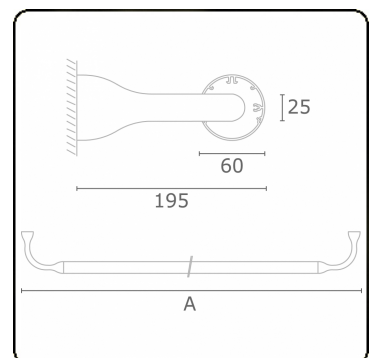

Electric details

Protection class	I
Supply	230V
Control gear box	Current driver DALI/TD

Lamp details

Lamptype	LED 4000K
Wattage	3,2W
Gross luminous flux	4690
Luminaire power	24,6W
Number	7
Lifetime LED module	L80/B10 > 72000h
Color tolerance	MacAdam 3
CRI	>80

Photometric details

UGR	>19
CIE Fluxcode	43 73 91 95 79

Dimensions

A	2350 mm
---	---------

Remarks

Wall luminaire - Direct - HO 150mA satin - RAL

ENERGY

Verkrijgbaar op aanvraag.