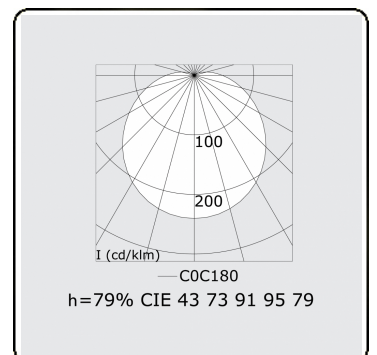

Electric details

Protection class	I
Supply	230V
Control gear box	Current driver DALI/TD

Lamp details

Lamptype	LED 4000K
Wattage	3,2W
Gross luminous flux	4020
Luminaire power	21,1W
Number	6
Lifetime LED module	L80/B10 > 72000h
Color tolerance	MacAdam 3
CRI	>80

Photometric details

UGR	>19
CIE Fluxcode	43 73 91 95 79

Dimensions

A	2070 mm
---	---------

Remarks

Ceiling luminaire - Direct - HO 150mA - satin - RAL

ENERGY

Verkrijgbaar op aanvraag.