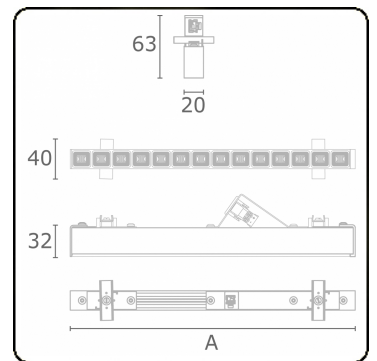

Electric details

Protection class	I
Supply	230V
Control gear box	Current driver

Lamp details

Lamptype	LED 4000K
Wattage	6,0W
Gross luminous flux	1100
Luminaire power	6,6W
Number	1
Lifetime LED module	L90/B50 > 50000h
Color tolerance	MacAdam 3
CRI	>80

Photometric details

UGR	<19
CIE Fluxcode	99 99 100 99 81

Dimensions

A	283 mm
---	--------

Remarks

LRLB optiek - 150mA - RAL

ENERGY

Verrijgbaar op aanvraag.