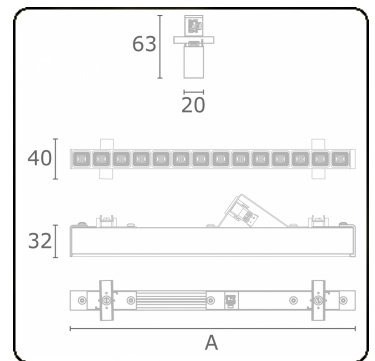

Electric details

Protection class	I
Supply	230V
Control gear box	Current driver

Lamp details

Lamptype	LED 4000K
Wattage	6,0W
Gross luminous flux	1100
Luminaire power	6,6W
Number	1
Lifetime LED module	L90/B50 > 50000h
Color tolerance	MacAdam 3
CRI	>80

Photometric details

UGR	<19
CIE Fluxcode	99 99 100 99 81

Dimensions

A	283 mm
---	--------

Remarks

LRLB optiek - 150mA - RAL

ENERGY

Verrijgbaar op aanvraag.