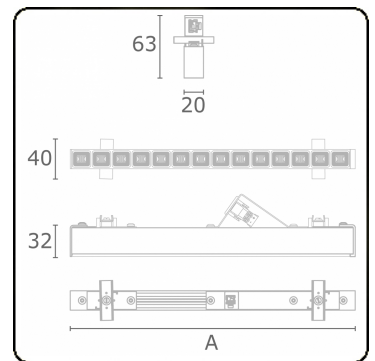

Electric details

Protection class	I
Supply	230V
Control gear box	Current driver DALI/TD

Lamp details

Lamptype	LED 3000K
Wattage	6,0W
Gross luminous flux	1050
Luminaire power	6,6W
Number	1
Lifetime LED module	L90/B50 > 50000h
Color tolerance	MacAdam 3
CRI	>80

Photometric details

UGR	<19
CIE Fluxcode	99 99 100 99 81

Dimensions

A	283 mm
---	--------

Remarks

LRLB optiek - 150mA DALI - RAL

ENERGY

Verrijgbaar op aanvraag.