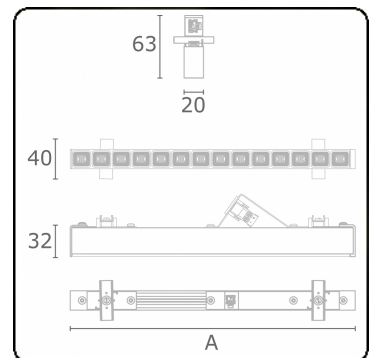

Electric details

Protection class	I
Supply	230V
Control gear box	Current driver DALI/TD

Lamp details

Lamptype	LED 4000K
Wattage	6,0W
Gross luminous flux	1100
Luminaire power	6,6W
Number	1
Lifetime LED module	L90/B50 > 50000h
Color tolerance	MacAdam 3
CRI	>80

Photometric details

UGR	<19
CIE Fluxcode	99 99 100 99 81

Dimensions

A	283 mm
---	--------

Remarks

LRLB optiek - 150mA DALI - RAL

ENERGY

Verrijgbaar op aanvraag.