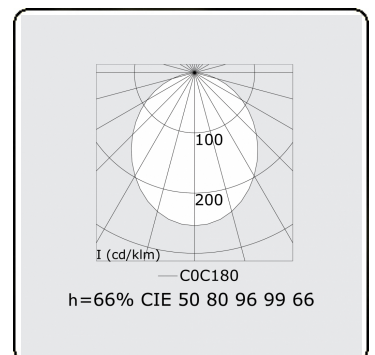

Electric details

Protection class	I
Supply	230V
Control gear box	Current driver DALI/TD

Lamp details

Lamptype	LED 3000K
Wattage	4,0W
Gross luminous flux	2880
Luminaire power	17,6W
Number	4
Lifetime LED module	L90/B50 > 50000h
Color tolerance	MacAdam 3
CRI	>80

Photometric details

UGR	>19
CIE Fluxcode	50 80 96 99 66

Dimensions

A	1130 mm
B	810 mm

Remarks

Wall

ENERGY

Verrijgbaar op aanvraag.