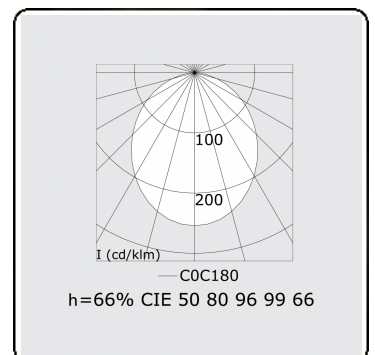

Electric details

Protection class	I
Supply	230V
Control gear box	Current driver DALI/TD

Lamp details

Lamptype	LED 3000K
Wattage	4,0W
Gross luminous flux	2880
Luminaire power	17,6W
Number	4
Lifetime LED module	L90/B50 > 50000h
Color tolerance	MacAdam 3
CRI	>80

Photometric details

UGR	>19
CIE Fluxcode	50 80 96 99 66

Dimensions

A	1130 mm
B	810 mm

Remarks

Wall

ENERG

Verkrijgbaar op aanvraag.