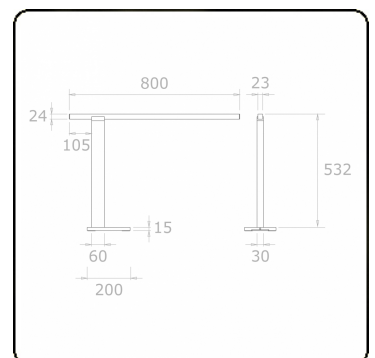

Grip T1 - Direct - LRLB - 150mA - RAL - B  
11.43056423-9999

**Fixture details**

Mounting	table/writing-desk
Light emission	Direct
Fitting cover	Louvre optic - black matt
Protection rate	IP 20
Housing	Aluminium
Finish	RAL colour at your choice
Certificates	CE, ISO 9001

**Electric details**

Protection class	I
Supply	230V
Control gear box	Current driver DALI/TD

**Lamp details**

Lamptype	LED 3000K
Wattage	6,0W
Gross luminous flux	2100
Luminaire power	13,2W
Number	2
Lifetime LED module	L90/B50 > 50000h
Color tolerance	MacAdam 3
CRI	>80

**Photometric details**

UGR	<19
CIE Fluxcode	99 99 100 99 81

**Remarks**

Tafelarmatuur - Direct - 150mA - LRLB optiek - RAL - tafelhoet

**ENERGY**

Verkrijgbaar op aanvraag.

Disponible sur demande.

Available on request.