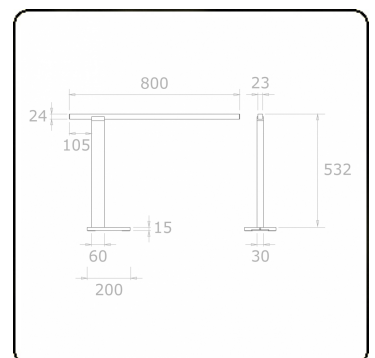

Grip T1 - Direct - LRLB - 150mA - RAL - B
11.43056423-9999

Fixture details

Mounting	table/writing-desk
Light emission	Direct
Fitting cover	Louvre optic - black matt
Protection rate	IP 20
Housing	Aluminium
Finish	RAL colour at your choice
Certificates	CE, ISO 9001

Electric details

Protection class	I
Supply	230V
Control gear box	Current driver DALI/TD

Lamp details

Lamptype	LED 3000K
Wattage	6,0W
Gross luminous flux	2100
Luminaire power	13,2W
Number	2
Lifetime LED module	L90/B50 > 50000h
Color tolerance	MacAdam 3
CRI	>80

Photometric details

UGR	<19
CIE Fluxcode	99 99 100 99 81

Remarks

Tafelarmatuur - Direct - 150mA - LRLB optiek - RAL - tafelhoet

ENERGY

A
 Verkrijgbaar op aanvraag.
B
 Disponible sur demande.
C
D
 Available on request.
E
F
 Auf Anfrage.
G