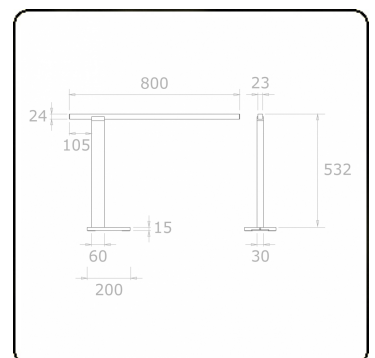

Grip T1 - Direct - LRLB - 150mA - RAL - B  
11.43056424-9999

**Fixture details**

Mounting	table/writing-desk
Light emission	Direct
Fitting cover	Louvre optic - black matt
Protection rate	IP 20
Housing	Aluminium
Finish	RAL colour at your choice
Certificates	CE, ISO 9001

**Electric details**

Protection class	I
Supply	230V
Control gear box	Current driver DALI/TD

**Lamp details**

Lamptype	LED 4000K
Wattage	6,0W
Gross luminous flux	2200
Luminaire power	13,2W
Number	2
Lifetime LED module	L90/B50 > 50000h
Color tolerance	MacAdam 3
CRI	>80

**Photometric details**

UGR	<19
CIE Fluxcode	99 99 100 99 81

**Remarks**

Tafelarmatuur - Direct - 150mA - LRLB optiek - RAL - tafelhoet

**ENERGY**

A  
 Verkrijgbaar op aanvraag.  
B  
 Disponible sur demande.  
C  
D  
 Available on request.  
E  
F  
 Auf Anfrage.  
G