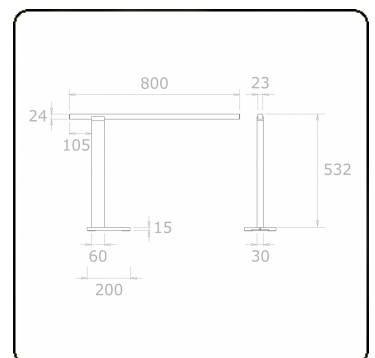

Grip T1 - Direct - LRLB - 150mA - RAL - B
11.43056424-9999

Fixture details

Mounting	table/writing-desk
Light emission	Direct
Fitting cover	Louvre optic - black matt
Protection rate	IP 20
Housing	Aluminium
Finish	RAL colour at your choice
Certificates	CE, ISO 9001

Electric details

Protection class	I
Supply	230V
Control gear box	Current driver DALI/TD

Lamp details

Lamptype	LED 4000K
Wattage	6,0W
Gross luminous flux	2200
Luminaire power	13,2W
Number	2
Lifetime LED module	L90/B50 > 50000h
Color tolerance	MacAdam 3
CRI	>80

Photometric details

UGR	<19
CIE Fluxcode	99 99 100 99 81

Remarks

Tafelarmatuur - Direct - 150mA - LRLB optiek - RAL - tafelhoet

ENERGY

A
 Verkrijgbaar op aanvraag.
C
 Disponible sur demande.
E
 Available on request.
G
 Auf Anfrage.