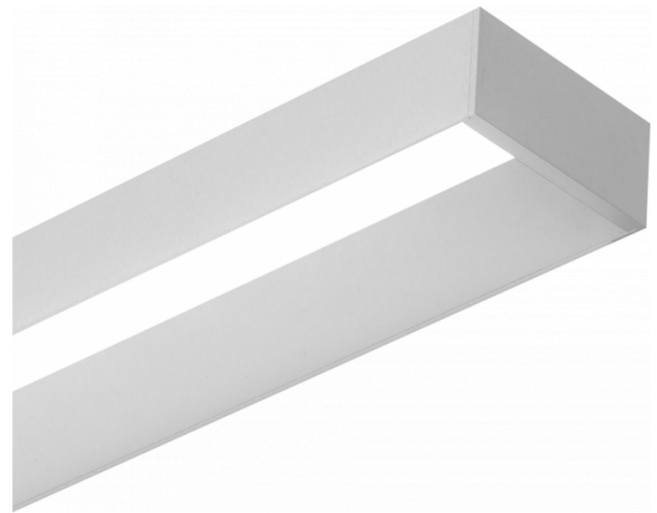

Offside Direct - satiné - 100mA - RAL
06.47000244-9999

Fixture details

Mounting	Wall
Light emission	Direct
Fitting cover	satin diffusor
Protection rate	IP 20
Housing	Aluminium
Finish	RAL colour at your choice
Certificates	CE, ISO 9001

Photometric details

UGR	>19
CIE Fluxcode	50 80 96 99 66

Dimensions

A	1130 mm
---	---------

Remarks

Wall

ENERG

Verrijgbaar op aanvraag.