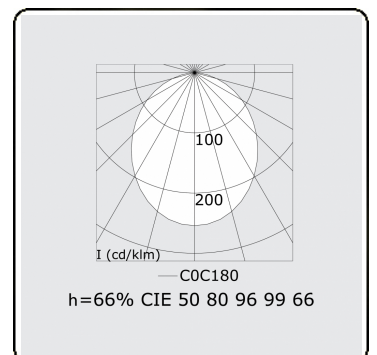

**Electric details**

Protection class	I
Supply	230V
Control gear box	Current driver

**Lamp details**

Lamptype	LED 4000K
Wattage	4,0W
Gross luminous flux	3775
Luminaire power	22,0W
Number	5
Lifetime LED module	L90/B50 > 50000h
Color tolerance	MacAdam 3
CRI	>80

**Photometric details**

UGR	>19
CIE Fluxcode	50 80 96 99 66

**Dimensions**

A	1410 mm
---	---------

**Remarks**

Wall

**ENERGY**

Verrijgbaar op aanvraag.