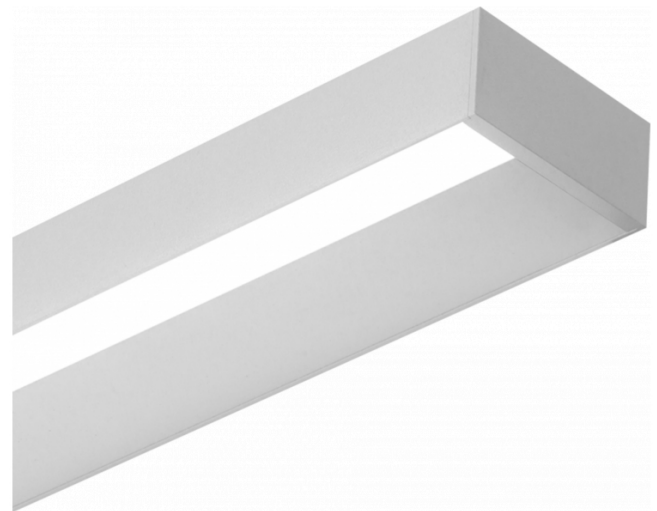

Offside Direct - satiné - 100mA - RAL  
06.47004244-9999

**Fixture details**

Mounting	Wall
Light emission	Direct
Fitting cover	satin diffusor
Protection rate	IP 20
Housing	Aluminium
Finish	RAL colour at your choice
Certificates	CE, ISO 9001

**Photometric details**

UGR	>19
CIE Fluxcode	50 80 96 99 66

**Dimensions**

A	1130 mm
---	---------

**Remarks**

Wall

**ENERGY**

Verrijgbaar op aanvraag.