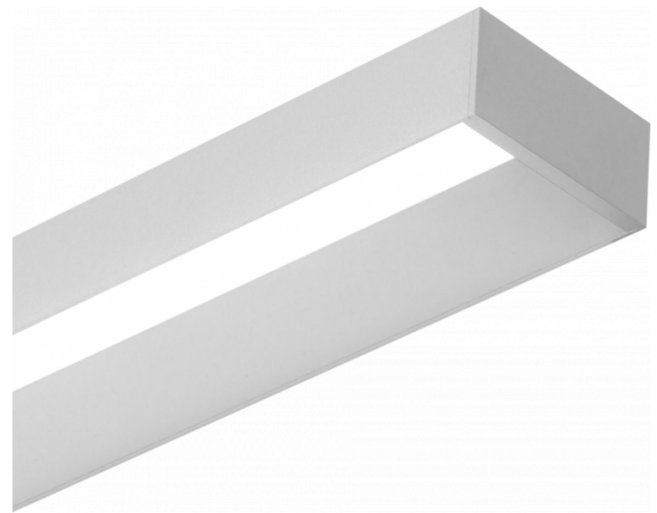

Offside Direct - satiné - 100mA - RAL
06.47004244-9999

Fixture details

Mounting	Wall
Light emission	Direct
Fitting cover	satin diffusor
Protection rate	IP 20
Housing	Aluminium
Finish	RAL colour at your choice
Certificates	CE, ISO 9001

Photometric details

UGR	>19
CIE Fluxcode	50 80 96 99 66

Dimensions

A	1130 mm
---	---------

Remarks

Wall

ENERGY

Verrijgbaar op aanvraag.