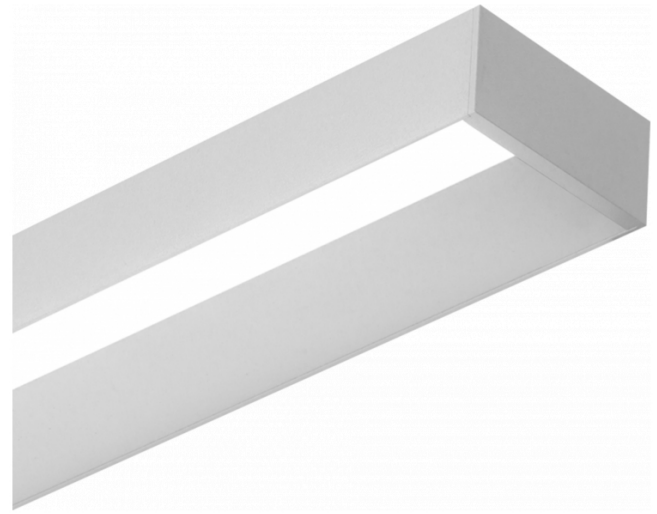

Offside Direct - satiné - 100mA - RAL
06.47004253-9999

Fixture details

Mounting	Wall
Light emission	Direct
Fitting cover	satin diffusor
Protection rate	IP 20
Housing	Aluminium
Finish	RAL colour at your choice
Certificates	CE, ISO 9001

Photometric details

UGR	>19
CIE Fluxcode	50 80 96 99 66

Dimensions

A	1410 mm
---	---------

Remarks

Wall

ENERG

Verrijgbaar op aanvraag.