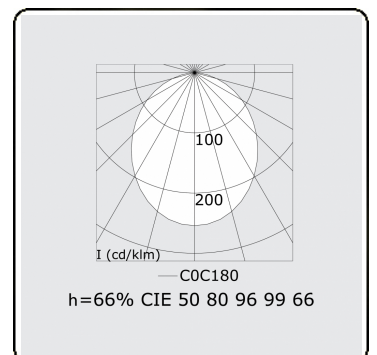

Electric details

Protection class	I
Supply	230V
Control gear box	Current driver DALI/TD

Lamp details

Lamptype	LED 4000K
Wattage	4,0W
Gross luminous flux	3775
Luminaire power	22,0W
Number	5
Lifetime LED module	L90/B50 > 50000h
Color tolerance	MacAdam 3
CRI	>80

Photometric details

UGR	>19
CIE Fluxcode	50 80 96 99 66

Dimensions

A	1410 mm
---	---------

Remarks

Wall

ENERGY

Verrijgbaar op aanvraag.