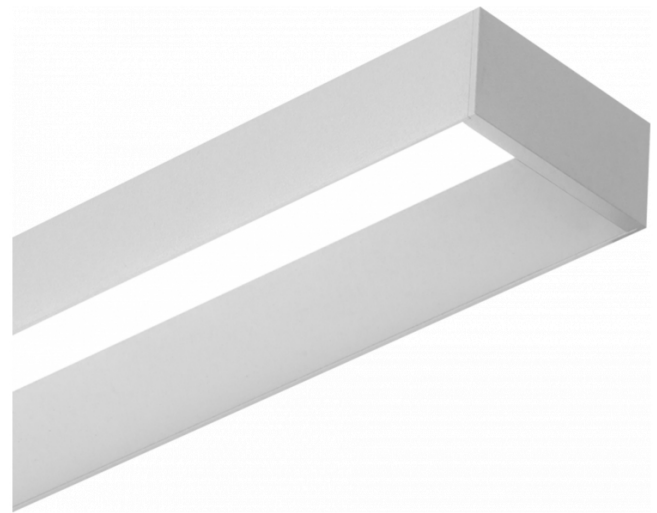

Offside Direct - satiné - 100mA - RAL  
06.47000223-9999

**Fixture details**

Mounting	Wall
Light emission	Direct
Fitting cover	satin diffusor
Protection rate	IP 20
Housing	Aluminium
Finish	RAL colour at your choice
Certificates	CE, ISO 9001

**Photometric details**

UGR	>19
CIE Fluxcode	50 80 96 99 66

**Dimensions**

A	570 mm
---	--------

**Remarks**

Wall

**ENERGY**

Verrijgbaar op aanvraag.