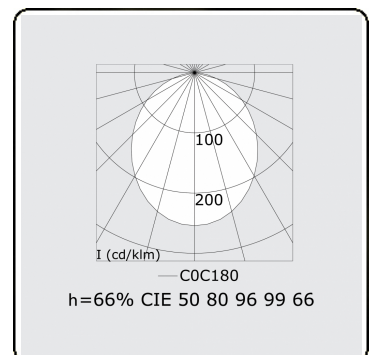

Electric details

Protection class	I
Supply	230V
Control gear box	Current driver

Lamp details

Lamptype	LED 3000K
Wattage	4,0W
Gross luminous flux	2160
Luminaire power	13,2W
Number	3
Lifetime LED module	L90/B50 > 50000h
Color tolerance	MacAdam 3
CRI	>80

Photometric details

UGR	>19
CIE Fluxcode	50 80 96 99 66

Dimensions

A	850 mm
---	--------

Remarks

Wall

ENERGY

Verrijgbaar op aanvraag.