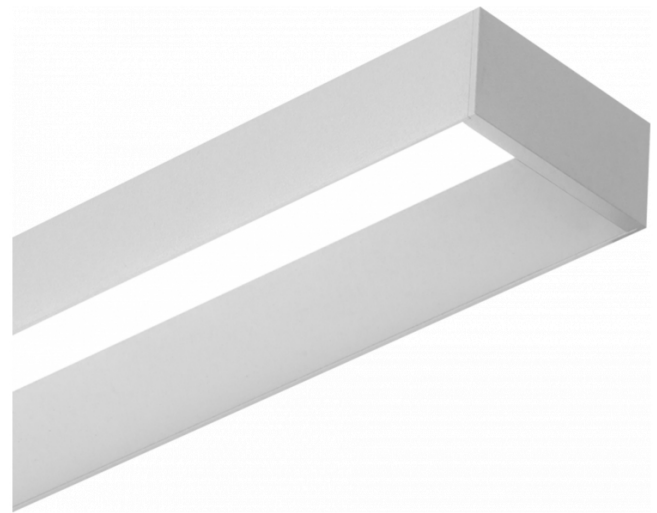

Offside Direct - satiné - 100mA - RAL
06.47000233-9999

Fixture details

Mounting	Wall
Light emission	Direct
Fitting cover	satin diffusor
Protection rate	IP 20
Housing	Aluminium
Finish	RAL colour at your choice
Certificates	CE, ISO 9001

Photometric details

UGR	>19
CIE Fluxcode	50 80 96 99 66

Dimensions

A	850 mm
---	--------

Remarks

Wall

ENERGY

Verrijgbaar op aanvraag.