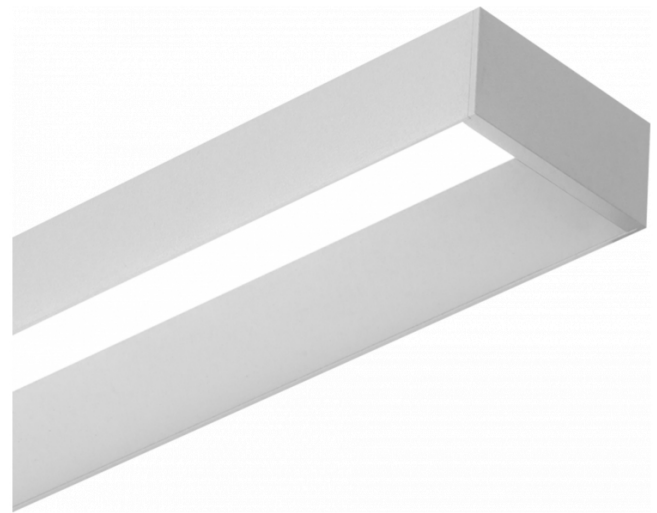

Offside Direct - satiné - 100mA - RAL
06.47004223-9999

Fixture details

Mounting	Wall
Light emission	Direct
Fitting cover	satin diffusor
Protection rate	IP 20
Housing	Aluminium
Finish	RAL colour at your choice
Certificates	CE, ISO 9001

Photometric details

UGR	>19
CIE Fluxcode	50 80 96 99 66

Dimensions

A	570 mm
---	--------

Remarks

Wall

ENERGY

Verrijgbaar op aanvraag.