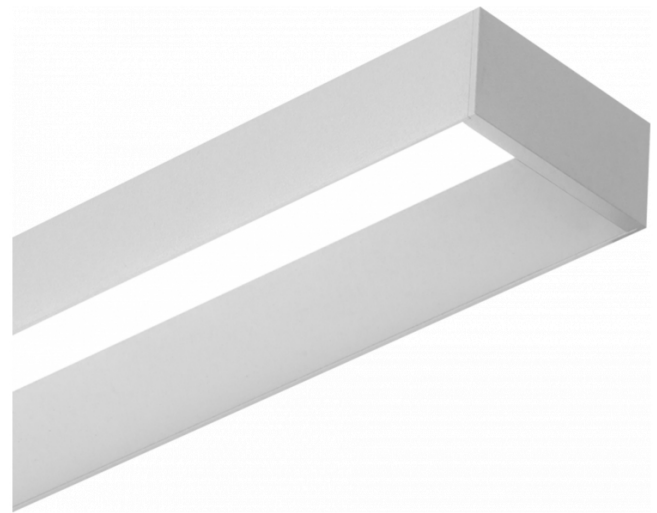

Offside Direct - satiné - 100mA - RAL
06.47004233-9999

Fixture details

Mounting	Wall
Light emission	Direct
Fitting cover	satin diffusor
Protection rate	IP 20
Housing	Aluminium
Finish	RAL colour at your choice
Certificates	CE, ISO 9001

Photometric details

UGR	>19
CIE Fluxcode	50 80 96 99 66

Dimensions

A	850 mm
---	--------

Remarks

Wall

ENERGY

Verrijgbaar op aanvraag.