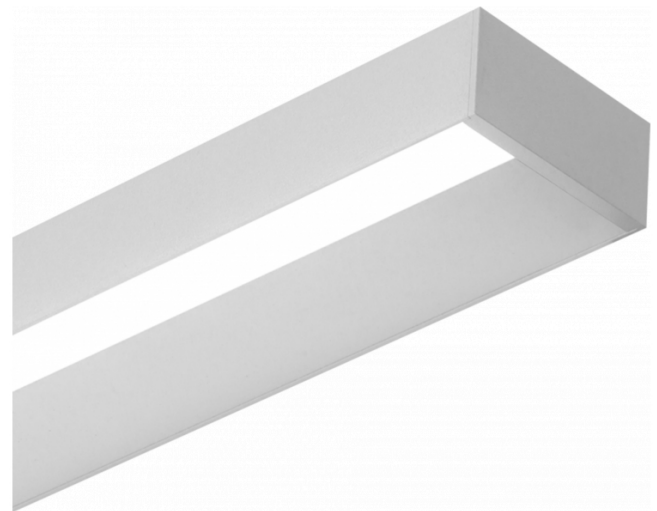

Offside Direct - satiné - 100mA - RAL
06.47000224-9999

Fixture details

Mounting	Wall
Light emission	Direct
Fitting cover	satin diffusor
Protection rate	IP 20
Housing	Aluminium
Finish	RAL colour at your choice
Certificates	CE, ISO 9001

Photometric details

UGR	>19
CIE Fluxcode	50 80 96 99 66

Dimensions

A	570 mm
---	--------

Remarks

Wall

ENERGY

Verrijgbaar op aanvraag.