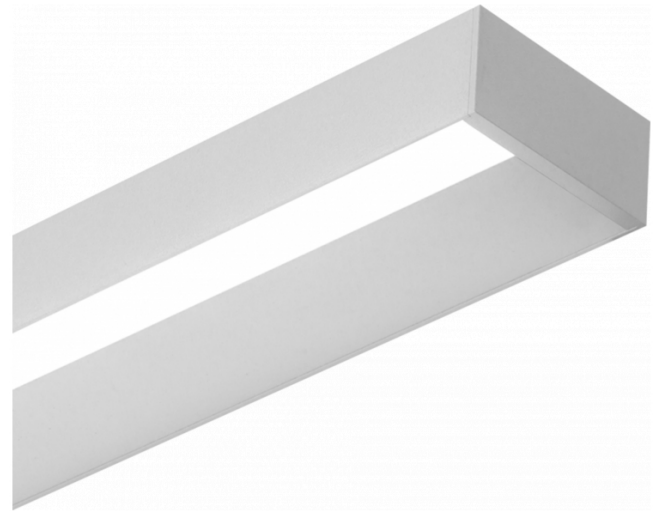

Offside Direct - satiné - 100mA - RAL
06.47000224-9999

Fixture details

Mounting	Wall
Light emission	Direct
Fitting cover	satin diffusor
Protection rate	IP 20
Housing	Aluminium
Finish	RAL colour at your choice
Certificates	CE, ISO 9001

Photometric details

UGR	>19
CIE Fluxcode	50 80 96 99 66

Dimensions

A	570 mm
---	--------

Remarks

Wall

ENERG

Verrijgbaar op aanvraag.