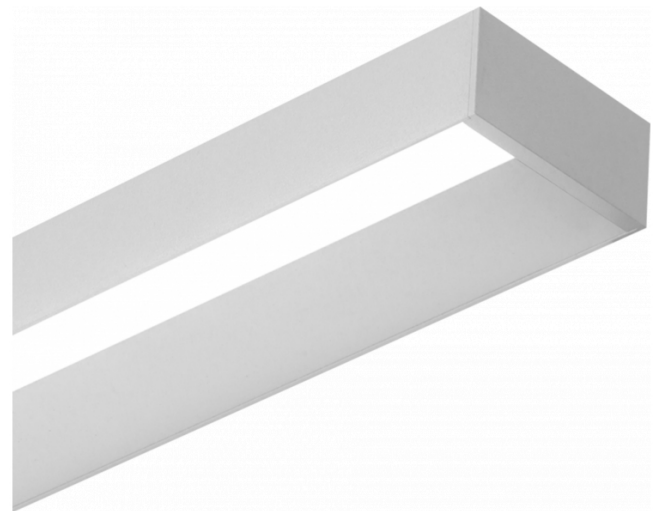

Offside Direct - satiné - 100mA - RAL
06.47000234-9999

Fixture details

Mounting	Wall
Light emission	Direct
Fitting cover	satin diffusor
Protection rate	IP 20
Housing	Aluminium
Finish	RAL colour at your choice
Certificates	CE, ISO 9001

Photometric details

UGR	>19
CIE Fluxcode	50 80 96 99 66

Dimensions

A	850 mm
---	--------

Remarks

Wall

ENERG

Verrijgbaar op aanvraag.