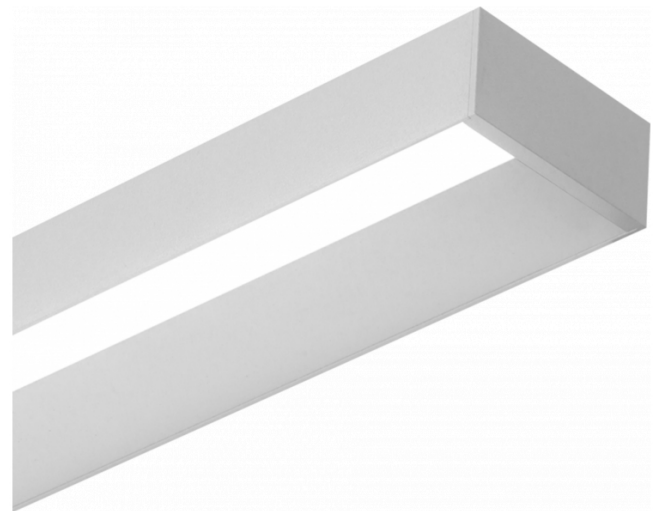

Offside Direct - satiné - 100mA - RAL  
06.47004224-9999

**Fixture details**

Mounting	Wall
Light emission	Direct
Fitting cover	satin diffusor
Protection rate	IP 20
Housing	Aluminium
Finish	RAL colour at your choice
Certificates	CE, ISO 9001

**Photometric details**

UGR	>19
CIE Fluxcode	50 80 96 99 66

**Dimensions**

A	570 mm
---	--------

**Remarks**

Wall

**ENERGY**

Verkrijgbaar op aanvraag.