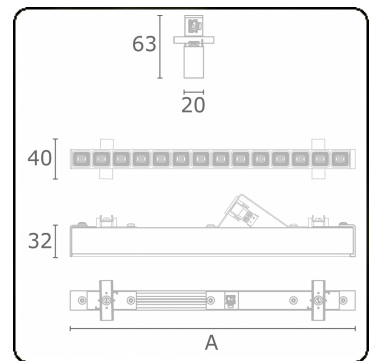

Electric details

Protection class	I
Supply	230V
Control gear box	Current driver DALI/TD

Lamp details

Lamptype	LED 4000K
Wattage	4,0W
Gross luminous flux	755
Luminaire power	4,4W
Number	1
Lifetime LED module	L90/B50 > 50000h
Color tolerance	MacAdam 3
CRI	>80

Photometric details

UGR	<19
CIE Fluxcode	99 99 100 99 81

Dimensions

A	283 mm
---	--------

Remarks

LRLB optiek - 100mA DALI - RAL

ENERGY

Verrijgbaar op aanvraag.