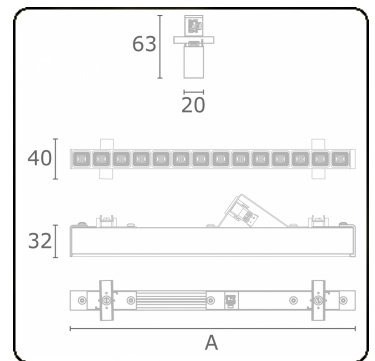

Electric details

| | |
|------------------|----------------|
| Protection class | I |
| Supply | 230V |
| Control gear box | Current driver |

Lamp details

| | |
|---------------------|------------------|
| Lamptype | LED 4000K |
| Wattage | 5,0W |
| Gross luminous flux | 930 |
| Luminaire power | 5,5W |
| Number | 1 |
| Lifetime LED module | L90/B50 > 50000h |
| Color tolerance | MacAdam 3 |
| CRI | >80 |

Photometric details

| | |
|--------------|-----------------|
| UGR | <19 |
| CIE Fluxcode | 99 99 100 99 81 |

Dimensions

| | |
|---|--------|
| A | 283 mm |
|---|--------|

Remarks

LRLB optiek - 125mA - RAL