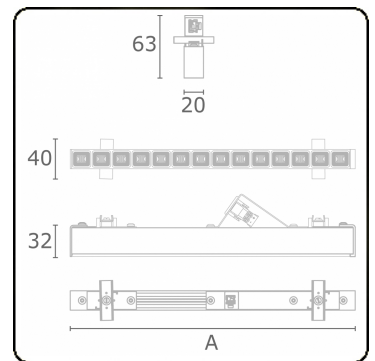

Electric details

Protection class	I
Supply	230V
Control gear box	Current driver DALI/TD

Lamp details

Lamptype	LED 4000K
Wattage	5,0W
Gross luminous flux	930
Luminaire power	5,5W
Number	1
Lifetime LED module	L90/B50 > 50000h
Color tolerance	MacAdam 3
CRI	>80

Photometric details

UGR	<19
CIE Fluxcode	99 99 100 99 81

Dimensions

A	283 mm
---	--------

Remarks

LRLB optiek - 125mA DALI - RAL

ENERGY

Verkrijgbaar op aanvraag.