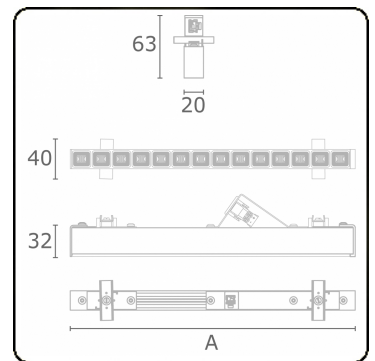

Electric details

Protection class	I
Supply	230V
Control gear box	Current driver

Lamp details

Lamptype	LED 3000K
Wattage	3,0W
Gross luminous flux	550
Luminaire power	3,3W
Number	1
Lifetime LED module	L90/B50 > 50000h
Color tolerance	MacAdam 3
CRI	>80

Photometric details

UGR	<19
CIE Fluxcode	96 98 99 100 85

Dimensions

A	283 mm
---	--------

Remarks

LRLW optiek - 75mA - RAL

ENERGY

Verrijgbaar op aanvraag.