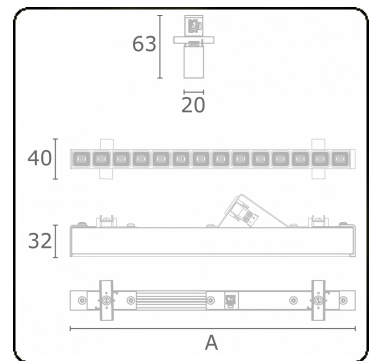

Electric details

Protection class	I
Supply	230V
Control gear box	Current driver

Lamp details

Lamptype	LED 4000K
Wattage	3,0W
Gross luminous flux	575
Luminaire power	3,3W
Number	1
Lifetime LED module	L90/B50 > 50000h
Color tolerance	MacAdam 3
CRI	>80

Photometric details

UGR	<19
CIE Fluxcode	96 98 99 100 85

Dimensions

A	283 mm
---	--------

Remarks

LRLW optiek - 75mA - RAL

ENERGY

Verrijgbaar op aanvraag.