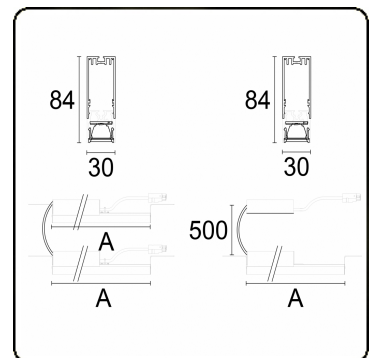

Electric details

Protection class	I
Supply	230V
Control gear box	Current driver

Lamp details

Lamptype	LED 3000K
Wattage	4,4W
Gross luminous flux	2 x 4100
Luminaire power	49W
Number	2 x 5
Lifetime LED module	L80/B10 > 72000h
Color tolerance	MacAdam 3
CRI	>80

Photometric details

UGR	<19
CIE Fluxcode	98 100 100 99 84

Dimensions

A	1404 mm
---	---------

Remarks

VDT louvre 400mA 2 luminaires

ENERGY

Verrijgbaar op aanvraag.