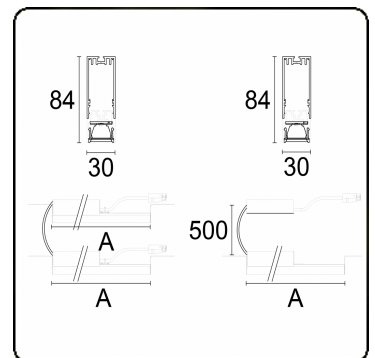

**Electric details**

Protection class	I
Supply	230V
Control gear box	Current driver DALI/TD

**Lamp details**

Lamptype	LED 4000K
Wattage	4,4W
Gross luminous flux	2 x 6920
Luminaire power	78,2W
Number	2 x 8
Lifetime LED module	L80/B10 > 72000h
Color tolerance	MacAdam 3
CRI	>80

**Photometric details**

UGR	<19
CIE Fluxcode	98 100 100 99 84

**Dimensions**

A	2244 mm
---	---------

**Remarks**

VDT louvre 400mA 2 luminaires

**ENERGY**

Verrijgbaar op aanvraag.