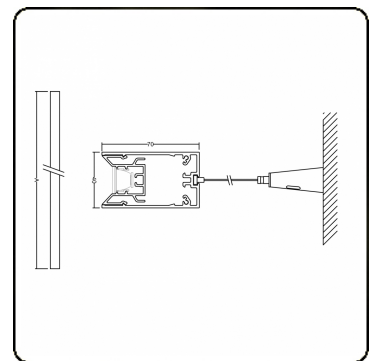

Electric details

Protection class	I
Supply	230V
Control gear box	Current driver DALI/TD

Lamp details

Lamptype	LED 4000K
Wattage	4,0W
Gross luminous flux	3020
Luminaire power	17,6W
Number	4
Lifetime LED module	L90/B50 > 50000h
Color tolerance	MacAdam 3
CRI	>80

Photometric details

UGR	<19
CIE Fluxcode	99 99 100 99 81

Dimensions

A	1130 mm
---	---------

Remarks

Ceiling

ENERGY

Verrijgbaar op aanvraag.