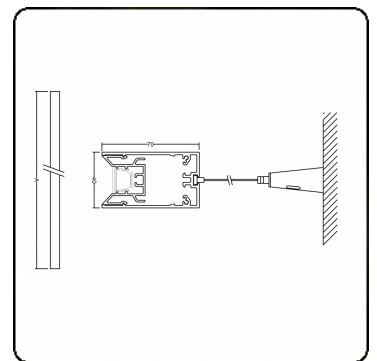

**Electric details**

Protection class	I
Supply	230V
Control gear box	Current driver DALI/TD

**Lamp details**

Lamptype	LED 4000K
Wattage	4,0W
Gross luminous flux	3775
Luminaire power	22,0W
Number	5
Lifetime LED module	L90/B50 > 50000h
Color tolerance	MacAdam 3
CRI	>80

**Photometric details**

UGR	<19
CIE Fluxcode	99 99 100 99 81

**Dimensions**

A	1410 mm
---	---------

**Remarks**

Ceiling

**ENERGY**

Verrijgbaar op aanvraag.