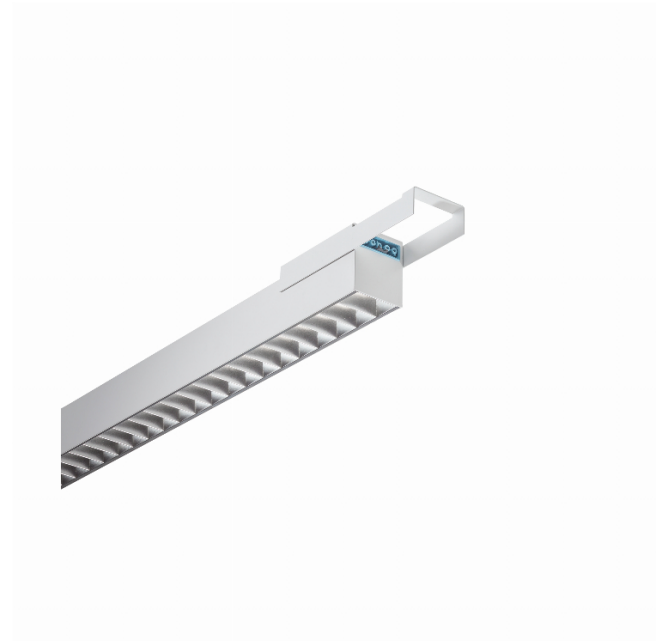

Rekta 65x65 Direct - VDT - HO 150mA - ANO  
07.94720544-9999

**Fixture details**

Mounting	Ceiling recessed
Light emission	Direct
Fitting cover	VDT louvre
Protection rate	IP 20
Housing	Aluminium
Finish	RAL colour at your choice
Certificates	CE, ISO 9001

**Electric details**

Protection class	I
Supply	230V
Control gear box	Current driver

**Lamp details**

Lamptype	LED 4000K
Wattage	3,2W
Gross luminous flux	2700
Luminaire power	14,1W
Number	4
Lifetime LED module	L80/B10 > 72000h
Color tolerance	MacAdam 3
CRI	>80

**Photometric details**

UGR	<19
CIE Fluxcode	80 99 100 100 76

**Dimensions**

A	1123 mm
---	---------

**Remarks**

Recessed luminaire (trimless) - Direct - HO 150mA - BAP - ANO

**ENERGY**

Verrijgbaar op aanvraag.