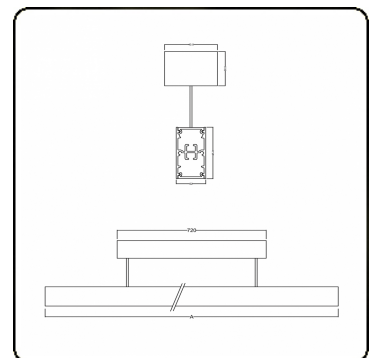

Grip - Direct - LRLB - 100mA - RAL
04.43650253-9999

Fixture details

Mounting	Pendant
Light emission	Direct
Fitting cover	Louvre optic - black matt
Protection rate	IP 20
Housing	Aluminium
Finish	RAL colour at your choice
Certificates	CE, ISO 9001

Electric details

Protection class	I
Supply	230V
Control gear box	Current driver

Lamp details

Lamptype	LED 3000K
Wattage	4,0W
Gross luminous flux	3600
Luminaire power	22,0W
Number	5
Lifetime LED module	L90/B50 > 50000h
Color tolerance	MacAdam 3
CRI	>80

Photometric details

UGR	<19
CIE Fluxcode	99 99 100 99 81

Dimensions

A	1410 mm
---	---------

Remarks

Ceiling

ENERGY

Verkrijgbaar op aanvraag.