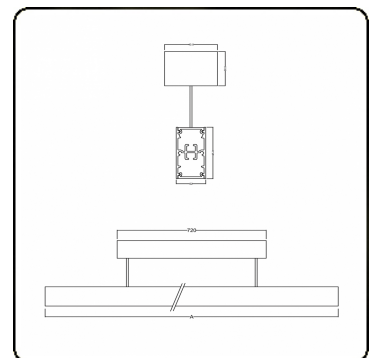

**Electric details**

Protection class	I
Supply	230V
Control gear box	Current driver

**Lamp details**

Lamptype	LED 4000K
Wattage	4,0W
Gross luminous flux	4530
Luminaire power	26,4W
Number	6
Lifetime LED module	L90/B50 > 50000h
Color tolerance	MacAdam 3
CRI	>80

**Photometric details**

UGR	<19
CIE Fluxcode	99 99 100 99 81

**Dimensions**

A	1690 mm
---	---------

**Remarks**

Ceiling

**ENERGY**

Verrijgbaar op aanvraag.