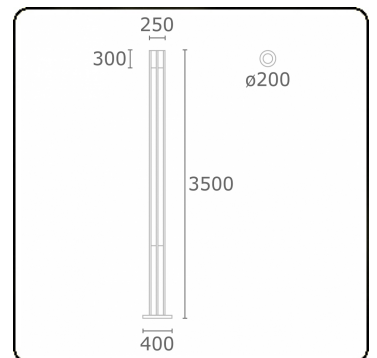

Connex 8
35.70831-7916

Fixture details

Mounting	Ground
Light emission	Direct
Fitting cover	Glass
Protection rate	IP 54
Housing	Aluminium
Finish	RAL 7016 anthracite textured
Certificates	CE, ISO 9001

Electric details

Protection class	I
Supply	230V
Control gear box	Current driver

Lamp details

Lamptype	LED 3000K
Wattage	59W
Gross luminous flux	5750
Luminaire power	65W
Number	1
Lifetime LED module	L80/B10 = 50000h
Color tolerance	MacAdam 3
CRI	85

Photometric details

CIE Fluxcode	99 100 100 100 90
--------------	-------------------

Remarks

including connection door with fuse

ENERGY

Verrijgbaar op aanvraag.

Disponible sur demande.

Available on request.