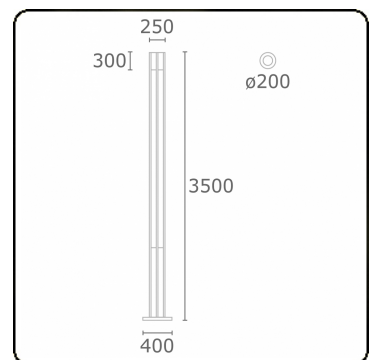

Connex 8
35.70841-7916

Fixture details

Mounting	Ground
Light emission	Direct
Fitting cover	Glass
Protection rate	IP 54
Housing	Aluminium
Finish	RAL 7016 anthracite textured
Certificates	CE, ISO 9001

Electric details

Protection class	I
Supply	230V
Control gear box	Current driver

Lamp details

Lamptype	LED 4000K
Wattage	59W
Gross luminous flux	6000
Luminaire power	65W
Number	1
Lifetime LED module	L80/B10 = 50000h
Color tolerance	MacAdam 3
CRI	85

Photometric details

CIE Fluxcode	99 100 100 100 90
--------------	-------------------

Remarks

including connection door with fuse

ENERGY

Verrijgbaar op aanvraag.

Disponible sur demande.

Available on request.