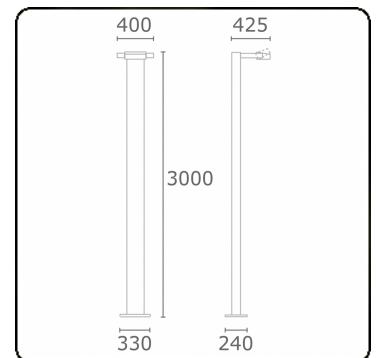

Gardo-1
35.01193-7916

Fixture details

Mounting	Ground
Light emission	Direct
Fitting cover	Glass
Protection rate	IP 54
Housing	Aluminium
Finish	RAL 7016 anthracite textured
Certificates	CE, ISO 9001

Electric details

Protection class	I
Supply	230V
Control gear box	Current driver

Lamp details

Lamptype	LED 3000K
Wattage	24W
Gross luminous flux	2440
Luminaire power	29W
Number	1
Lifetime LED module	L80/B10 = 50000h
Color tolerance	MacAdam 3
CRI	85

Photometric details

CIE Fluxcode	53 83 97 99 73

Remarks

including connection door with fuse - TC-D and LED with sandblasted glass, other light sources with clear glass

ENERGY

Verrijgbaar op aanvraag.

Disponible sur demande.

Available on request.

Auf Anfrage.

WXYZ
kWh/1000h

MULTILINE®

2019/2015