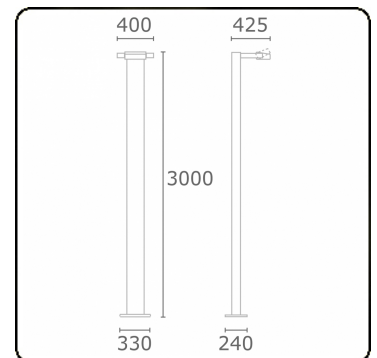

Gardo-1
35.01194-7916

Fixture details

Mounting	Ground
Light emission	Direct
Fitting cover	Glass
Protection rate	IP 54
Housing	Aluminium
Finish	RAL 7016 anthracite textured
Certificates	CE, ISO 9001

Electric details

Protection class	I
Supply	230V
Control gear box	Current driver

Lamp details

Lamptype	LED 4000K
Wattage	24W
Gross luminous flux	2560
Luminaire power	29W
Number	1
Lifetime LED module	L80/B10 = 50000h
Color tolerance	MacAdam 3
CRI	85

Photometric details

CIE Fluxcode	53 83 97 99 73

Remarks

including connection door with fuse - TC-D and LED with sandblasted glass, other light sources with clear glass

ENERGY

Verrijgbaar op aanvraag.

Disponible sur demande.

Available on request.

Auf Anfrage.

WXYZ
kWh/1000h

MULTILINE®

2019/2015