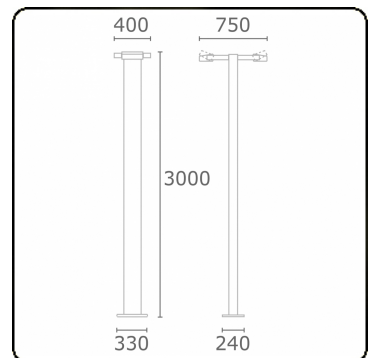

Gardo-2
35.01293-7916

Fixture details

Mounting	Ground
Light emission	Direct
Fitting cover	Glass
Protection rate	IP 54
Housing	Aluminium
Finish	RAL 7016 anthracite textured
Certificates	CE, ISO 9001

Electric details

Protection class	I
Supply	230V
Control gear box	Current driver

Lamp details

Lamptype	LED 3000K
Wattage	24W
Gross luminous flux	4880
Luminaire power	2x29W
Number	2
Lifetime LED module	L80/B10 = 50000h
Color tolerance	MacAdam 3
CRI	85

Photometric details

CIE Fluxcode	53 83 97 99 73

Remarks

including connection door with fuse - TC-D and LED with sandblasted glass, other light sources with clear glass

ENERGY

A ▶
Verkrijgbaar op aanvraag.
B ▶
Disponible sur demande.
C ▶
D ▶
Available on request.
E ▶
F ▶
Auf Anfrage.
G ▶

WXYZ
kWh/1000h

MULTILINE® 2019/2015