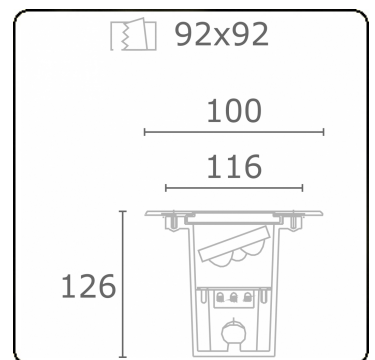

Metro-D 100x100mm - 20° ajustable - without recessed housing
36.20090-0000

Fixture details

Mounting	Ground - recessed
Light emission	Indirect - adjustable
Light distribution	adjustable
Fitting cover	Glass
Protection rate	IP 67
Maximum load	1000 kg walk-across (excluding recessing housir
T°	<75 °
Housing	Aluminium/Stainless Steel
Finish	matt black finish RAL 9105
Certificates	CE, ISO 9001

Electric details

Protection class	III
Supply	24V DC

Lamp details

Lamptype	LED 3000K 8°
Wattage	3x1W
Gross luminous flux	378
Luminaire power	4,2W
Cover glass	flat - clear
Number	1
Lifetime LED module	L70/B50 > 60000h
Color tolerance	MacAdam 3
CRI	80

Photometric details

CIE Fluxcode	0 0 0 0 75
--------------	------------

Remarks

100x100mm clear glass 20° adjustable

ENERGY

A →
B → Verrijgbaar op aanvraag.
C → Disponible sur demande.
D → Available on request.
E →
F → Auf Anfrage.
G →