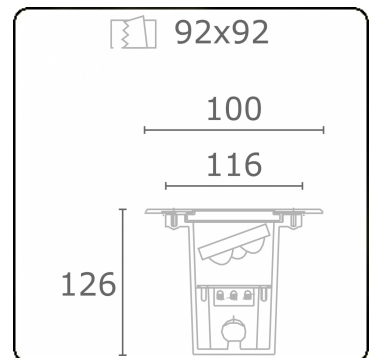

Metro-D 100x100mm - 20° ajustable - without recessed housing
36.20093-0000

Fixture details

Mounting	Ground - recessed
Light emission	Indirect - adjustable
Light distribution	adjustable
Fitting cover	Glass
Protection rate	IP 67
Maximum load	1000 kg walk-across (excluding recessing housir
T°	<75 °
Housing	Aluminium/Stainless Steel
Finish	matt black finish RAL 9105
Certificates	CE, ISO 9001

Electric details

Protection class	III
Supply	24V DC

Lamp details

Lamptype	LED 4000K 8°
Wattage	3x1W
Gross luminous flux	399
Luminaire power	4,2W
Cover glass	flat - clear
Number	1
Lifetime LED module	L70/B50 > 60000h
Color tolerance	MacAdam 3
CRI	80

Photometric details

CIE Fluxcode	0 0 0 0 75
--------------	------------

Remarks

100x100mm clear glass 20° adjustable

ENERGY

A ▶
B ▶ Verkrijgbaar op aanvraag.
C ▶ Disponible sur demande.
D ▶
E ▶ Available on request.
F ▶ Auf Anfrage.
G ▶