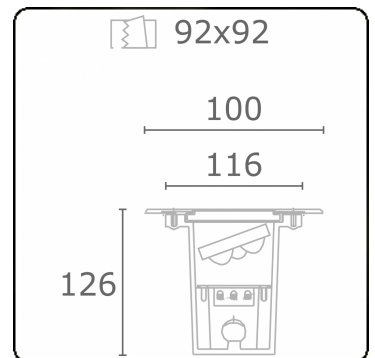

Metro-D 100x100mm - 20° adjustable - without recessed housing
36.20094-0000

Fixture details

Mounting	Ground - recessed
Light emission	Indirect - adjustable
Light distribution	adjustable
Fitting cover	Glass
Protection rate	IP 67
Maximum load	1000 kg walk-across (excluding recessing housir
T°	<75 °
Housing	Aluminium/Stainless Steel
Finish	matt black finish RAL 9105
Certificates	CE, ISO 9001

Electric details

Protection class	III
Supply	24V DC

Lamp details

Lamptype	LED 4000K 32°
Wattage	3x1W
Gross luminous flux	399
Luminaire power	4,2W
Cover glass	flat - clear
Number	1
Lifetime LED module	L70/B50 > 60000h
Color tolerance	MacAdam 3
CRI	80

Photometric details

CIE Fluxcode	0 0 0 0 73
--------------	------------

Remarks

100x100mm clear glass 20° adjustable

ENERGY

A ▶
B ▶ Verkrijgbaar op aanvraag.
C ▶ Disponible sur demande.
D ▶
E ▶ Available on request.
F ▶ Auf Anfrage.
G ▶