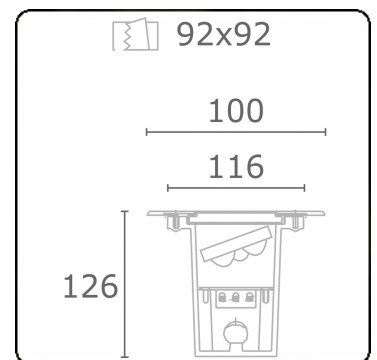

**Metro-D 100x100mm - 20° ajustable - without recessed housing**  
36.20094-0000

**Fixture details**

Mounting	Ground - recessed
Light emission	Indirect - adjustable
Light distribution	adjustable
Fitting cover	Glass
Protection rate	IP 67
Maximum load	1000 kg walk-across (excluding recessing housir
T°	<75 °
Housing	Aluminium/Stainless Steel
Finish	matt black finish RAL 9105
Certificates	CE, ISO 9001

**Electric details**

Protection class	III
Supply	24V DC

**Lamp details**

Lamptype	LED 4000K 32°
Wattage	3x1W
Gross luminous flux	399
Luminaire power	4,2W
Cover glass	flat - clear
Number	1
Lifetime LED module	L70/B50 > 60000h
Color tolerance	MacAdam 3
CRI	80

**Photometric details**

CIE Fluxcode	0 0 0 0 73
--------------	------------

**Remarks**

100x100mm clear glass 20° adjustable

**ENERGY**

A  
B Verrijgbaar op aanvraag.  
C Disponible sur demande.  
D  
E Available on request.  
F Auf Anfrage.  
G