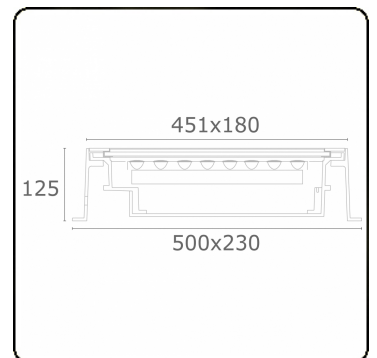

Metro-D 451x180mm - 30° ajustable - with recessed housing
36.73093-0000

Fixture details

Mounting	Ground - recessed
Light emission	Indirect - adjustable
Light distribution	adjustable
Fitting cover	Glass
Protection rate	IP 67
Maximum load	5000 kg drive-across (including recessing housi
T°	<75 °
Housing	Aluminium/Stainless Steel
Finish	matt black finish RAL 9105
Certificates	CE, ISO 9001

Electric details

Protection class	I
Supply	230V
Control gear box	Current driver

Lamp details

Lamptype	LED 4000K 8°
Wattage	16x1W
Gross luminous flux	2128
Luminaire power	18W
Cover glass	flat - clear
Number	1
Lifetime LED module	L70/B50 > 60000h
Color tolerance	MacAdam 3
CRI	80

Photometric details

CIE Fluxcode	0 0 0 0 75
--------------	------------

Remarks

451x180mm - clear glass - strips are individually adjustable up to 30°

ENERGY

Verrijgbaar op aanvraag.

Disponible sur demande.