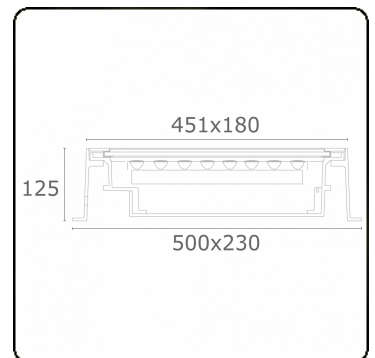

Metro-D 451x180mm - 30° ajustable - with recessed housing
36.73093-0000

Fixture details

Mounting	Ground - recessed
Light emission	Indirect - adjustable
Light distribution	adjustable
Fitting cover	Glass
Protection rate	IP 67
Maximum load	5000 kg drive-across (including recessing housi
T°	<75 °
Housing	Aluminium/Stainless Steel
Finish	matt black finish RAL 9105
Certificates	CE, ISO 9001

Electric details

Protection class	I
Supply	230V
Control gear box	Current driver

Lamp details

Lamptype	LED 4000K 8°
Wattage	16x1W
Gross luminous flux	2128
Luminaire power	18W
Cover glass	flat - clear
Number	1
Lifetime LED module	L70/B50 > 60000h
Color tolerance	MacAdam 3
CRI	80

Photometric details

CIE Fluxcode	0 0 0 0 75
--------------	------------

Remarks

451x180mm - clear glass - strips are individually adjustable up to 30°

ENERGY

Verrijgbaar op aanvraag.

Disponible sur demande.