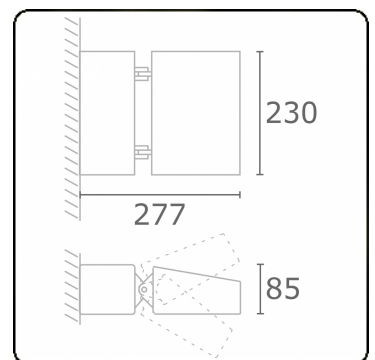

Photometric details

CIE Fluxcode	53 83 97 99 73

Remarks

direct light output

ENERGY

Verrijgbaar op aanvraag.

Disponible sur demande.

Available on request.

Auf Anfrage.

WXYZ
kWh/1000h

MULTILINE®

2019/2015