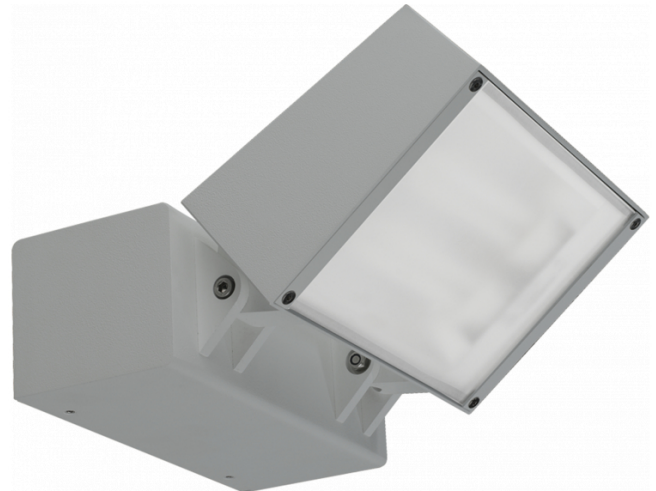

Murro-2
06.12290-7916

Fixture details

Mounting	Wall
Light emission	Direct
Fitting cover	Glass
Protection rate	IP 20
Housing	Aluminium
Finish	RAL 7016 anthracite textured
Certificates	CE, ISO 9001

Electric details

Protection class	I
Supply	230V
Control gear box	Current driver

Lamp details

Lamptype	LED 3000K
Wattage	24W
Gross luminous flux	2440
Luminaire power	29W
Number	1
Lifetime LED module	L80/B10 = 50000h
Color tolerance	MacAdam 3
CRI	85

Photometric details

CIE Fluxcode	53 83 97 99 73
--------------	----------------

Remarks

direct light output

ENERGY

Verrijgbaar op aanvraag.

Disponible sur demande.

Available on request.