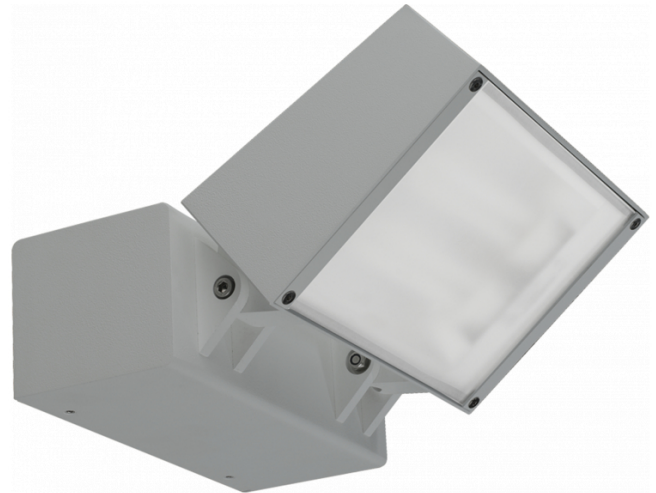

Murro-2
06.12293-7916

Fixture details

Mounting	Wall
Light emission	Direct
Fitting cover	Glass
Protection rate	IP 20
Housing	Aluminium
Finish	RAL 7016 anthracite textured
Certificates	CE, ISO 9001

Electric details

Protection class	I
Supply	230V
Control gear box	Current driver

Lamp details

Lamptype	LED 4000K
Wattage	24W
Gross luminous flux	2560
Luminaire power	29W
Number	1
Lifetime LED module	L80/B10 = 50000h
Color tolerance	MacAdam 3
CRI	85