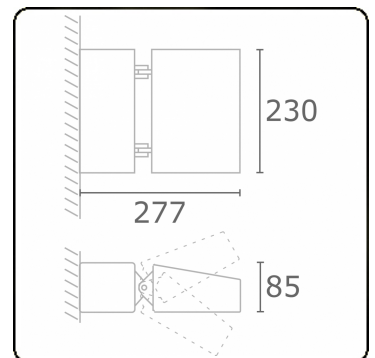

Photometric details

CIE Fluxcode	53 83 97 99 73

Remarks

direct light output

ENERGY

A ▶
B ▶ Verrijgbaar op aanvraag.
C ▶ Disponible sur demande.
D ▶
E ▶ Available on request.
F ▶ Auf Anfrage.
G ▶

WXYZ
kWh/1000h

MULTILINE® 2019/2015